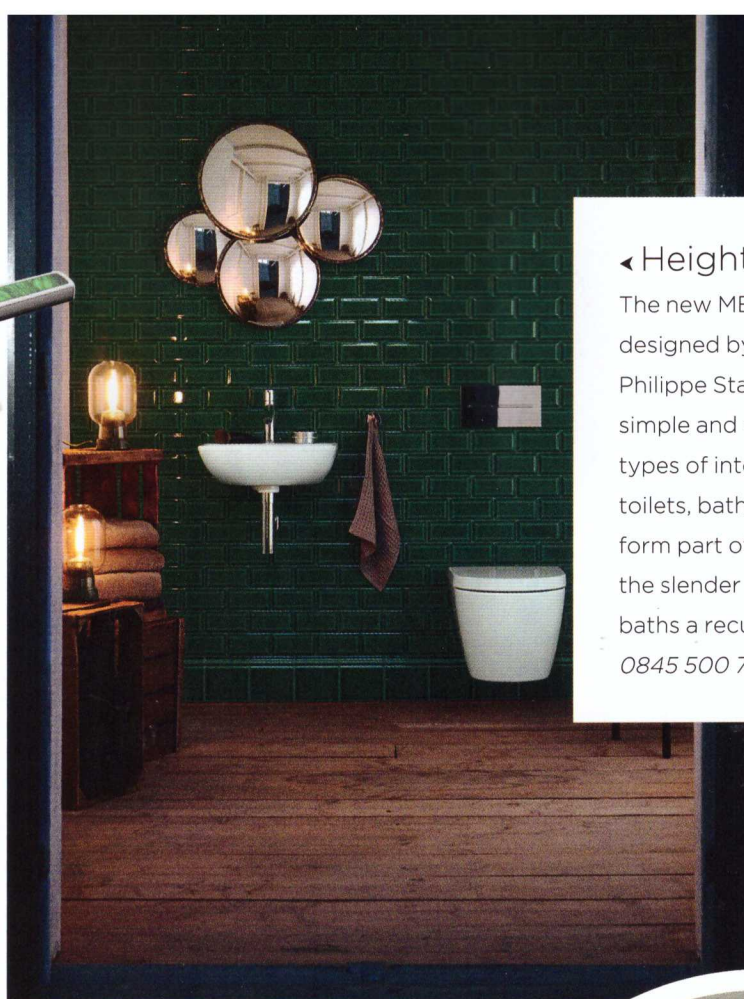

**▲ Tap into glamour**

Add some colour and pzazz to your bathroom with the 'Per Se' decorative lever by Kallista in malachite with sterling silver. Malachite has beautiful marbled tones varying from dark green to mellow yellow and, as historically the ancient Egyptians ground it to a very fine powder to use as eye shadow, is a fitting material for a bathroom setting. The 'Per Se' taps and mixer shown here cost £2,617 from West One Bathrooms. 0333-011 3333; [westonebathrooms.com](http://westonebathrooms.com)

**◀ Height of design**

The new ME by Starck collection designed by French designer Philippe Starck is delightfully simple and will work well in all types of interiors. Washbasins, toilets, baths and shower trays all form part of the collection, with the slender rim of the basins and baths a recurring element.

**▲ Perfect set**

Alongside new collections, Kaldewei has released washbasins to complement its most popular product ranges, offering customers a comprehensive design scheme from the shower to the bath and vanity. The straight lines and sharp corners of the 'Puro' bathtub, for example, have been directly transferred to the corresponding 'Puro' washbasins (pictured). All basins are crafted in Kaldewei 3.5mm steel enamel, and are available in built-in, countertop, undercounter and wall-mounted versions. Prices start at £314. 01480-498053; [kaldewei.co.uk](http://kaldewei.co.uk)

**◀ Lighting drama**

This Charles Edwards wall light will add a touch of elegance and drama to any bathroom setting. It can be hand-finished in any metal or paint; from chic polished nickel to the warmth of antiqued brass, so each piece has its own character that mellows beautifully with age. The 'Hurricane' wall sconce costs from £864. 020-7736 8490; [charlesedwards.com](http://charlesedwards.com) □