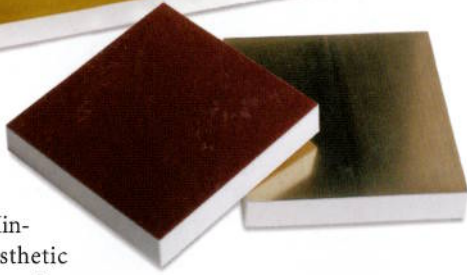

6

6 Meissen is celebrating its ter-centenary. Besides hosting numerous events to mark the occasion the firm has introduced a new line: 'Minimalist' porcelain tiles. While an aesthetic departure from the ornate dinner services and embossed tiles for which the German manufacturer is known, they are still made by craftsmen who have undergone extensive in-house training using material extracted from its own mine – the smallest in Europe – and decorated with 40 of the 10,000 different paints made at a secret location. Prices start at £670 approx per sq m. Ring 00 49 3521 468 700, or visit meissen.com.